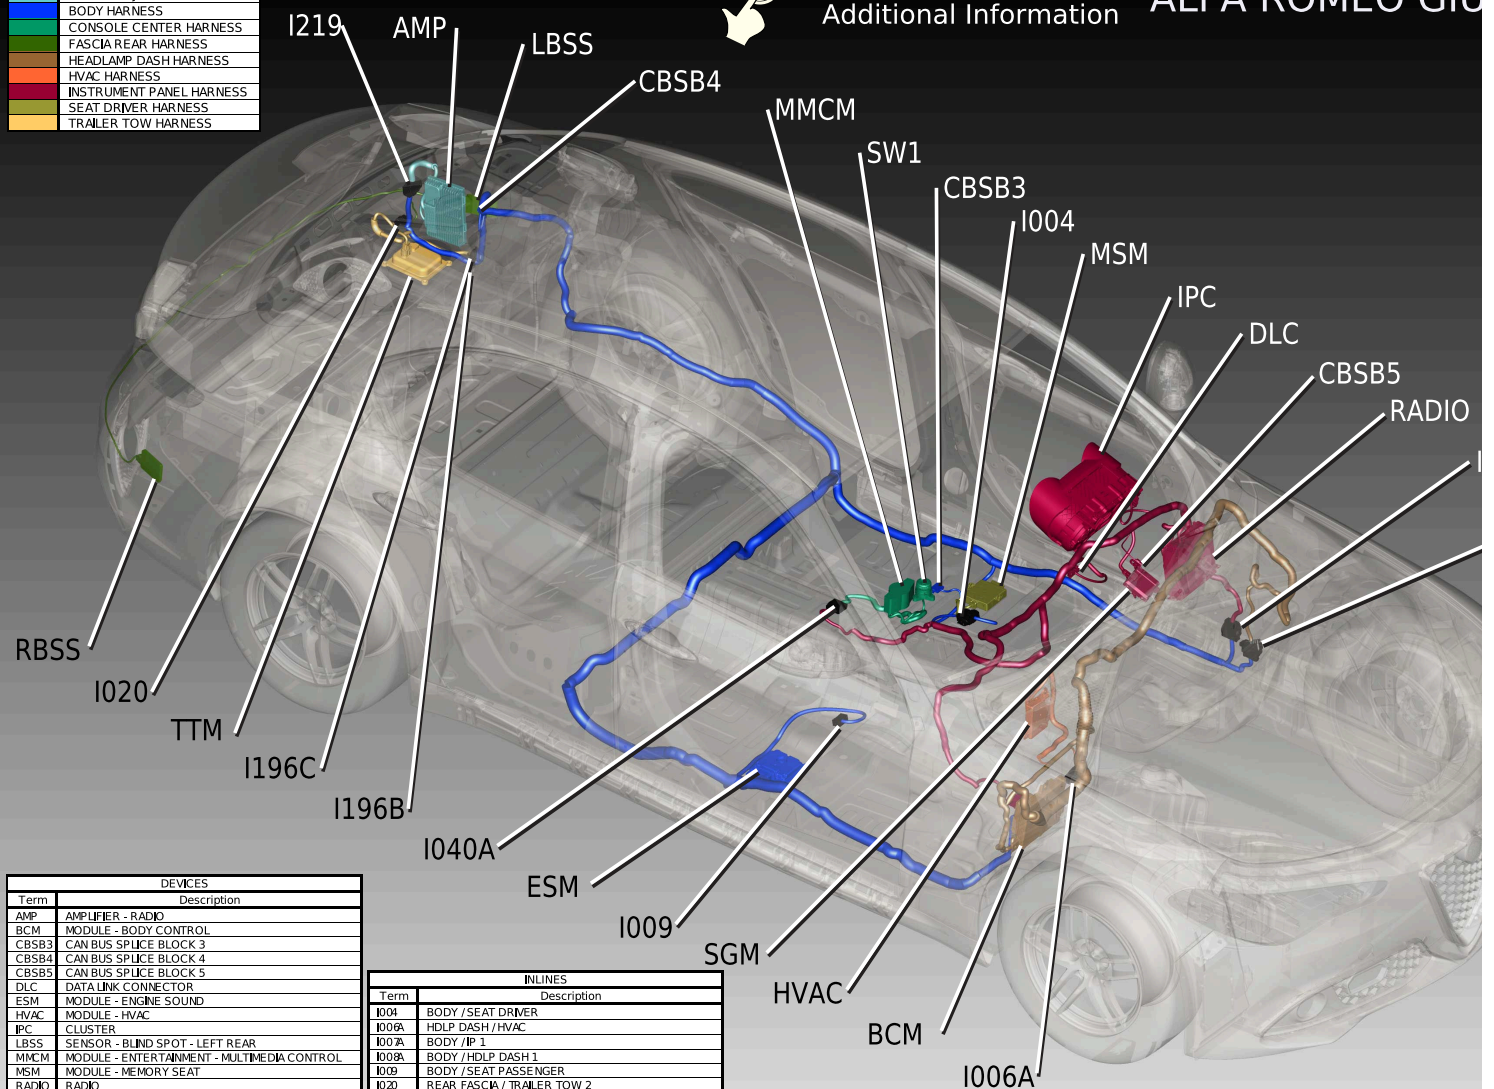

HARNES LEGEND	
■	AMPLIFIER JUMPER HARNES
■	BODY HARNES
■	CONSOLE CENTER HARNES
■	FASCIA REAR HARNES
■	HEADLAMP DASH HARNES
■	HVAC HARNES
■	INSTRUMENT PANEL HARNES
■	SEAT DRIVER HARNES
■	TRAILER TOW HARNES

Click on Device to access Additional Information **ALFA ROMEO GIU**

DEVICES	
Term	Description
AMP	AMPLIFIER - RADIO
BCM	MODULE - BODY CONTROL
CBSB3	CAN BUS SPLICE BLOCK 3
CBSB4	CAN BUS SPLICE BLOCK 4
CBSB5	CAN BUS SPLICE BLOCK 5
DLC	DATA LINK CONNECTOR
ESM	MODULE - ENGINE SOUND
HVAC	MODULE - HVAC
IPC	CLUSTER
LBSS	SENSOR - BLIND SPOT - LEFT REAR
MMCM	MODULE - ENTERTAINMENT - MULTIMEDIA CONTROL
MSM	MODULE - MEMORY SEAT
RADIO	RADIO
RBSS	SENSOR - BLIND SPOT - RIGHT REAR
SGM	MODULE - SECURITY GATEWAY
SW1	SWITCH - DRIVE MODE SELECT
TTM	MODULE - TRAILER TOW

INLINES	
Term	Description
I004	BODY / SEAT DRIVER
I006A	HDLP DASH / HVAC
I007A	BODY / IP 1
I008A	BODY / HDLP DASH 1
I009	BODY / SEAT PASSENGER
I020	REAR FASCIA / TRAILER TOW 2
I040A	IP / CONSOLE CENTER 1
I196B	BODY / TRAILER TOW 2
I196C	BODY / TRAILER TOW 3
I219	AMPLIFIER JUMPER / BODY 2

CAN IHS Network T

LIA (GA)

007A

1008A

topology